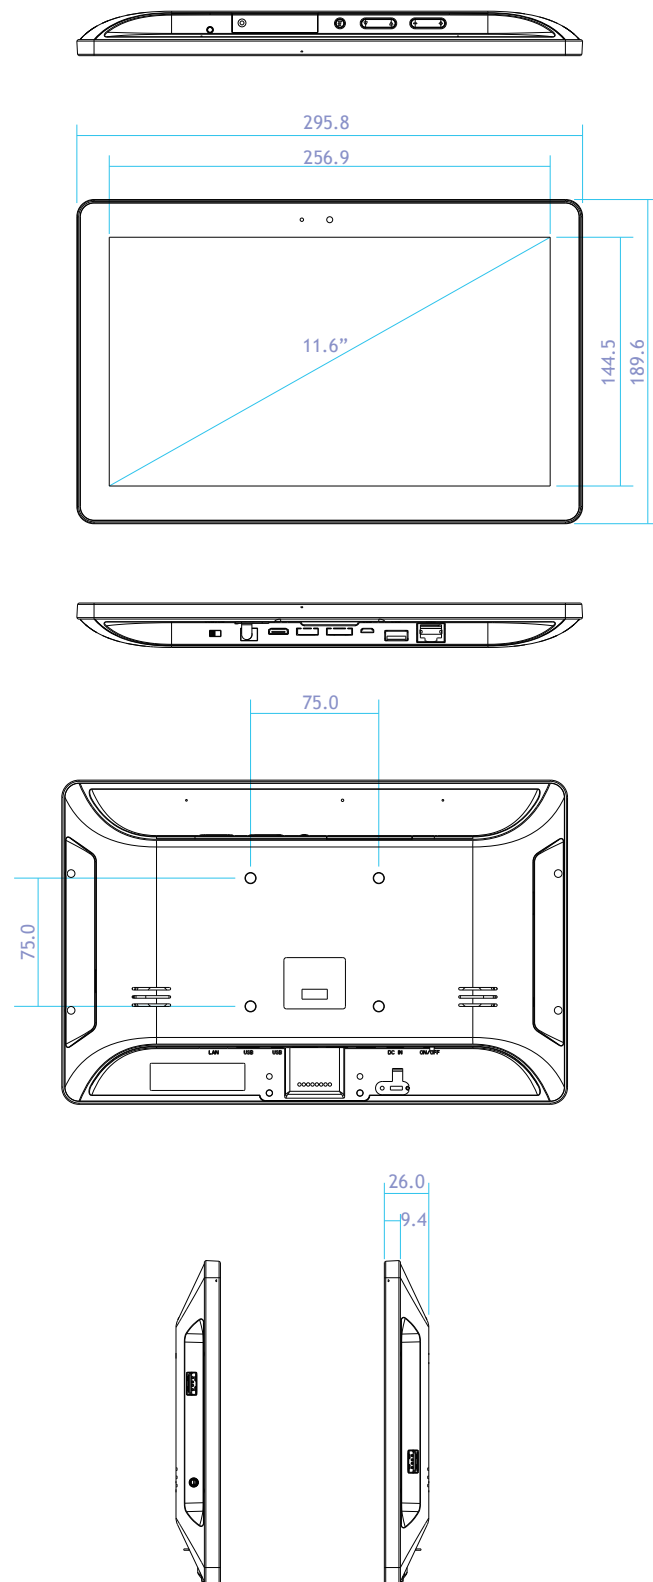

Display Type	11.6" TFT LCD
Resolution	1920 x 1080 pixel
Brightness	350 nits
Contrast Ratio	1000
Viewing Angle	Horizontal 160° / Vertical 160°
Touch screen type	Projected Capacitive (10 Points)
Video format	MKV, TS, FLV, AVI, VOB, MPG, DAT, ASF, RM, MOV, 3GP, MP4, WMV
Audio format	MP2, WMA, WAV, AAC, OGG, ASF
Picture format	JPG, BMP, GIF

Main System

CPU	Cortex-A17, Quad Core, up to 1.8 GHz
GCPU	Mali-T764, with TE, ASTC, AFBC technology
System Memory	2GB DDR3 SDRAM
Internal Storage Memory	8GB eMMC
External Storage Memory	SD Card (SDHC Class10 compatible)
System I/O	1 x SD card slot 3 x USB2.0 (type A) 1 x Micro USB2.0 1 x Add-on Module Slot (1 x USB 2.0)
Ethernet	1 x RJ45 port (optional - with PoE support)
Wireless Communication	Wi-Fi IEEE802.11b/g/n module Bluetooth 4.2
OS Support	Android 8.1

Physical

Housing	ABS+PC
System indicators	1 x Power LED
Physical Button	1 x Power button, 5 x Function Key
Camera	Front 2MP (optional)
Speaker	2 x 2W
Power consumption	1KHz audio playback etc. about 20W MAX, OFF 0W
Input power spec.	AC 100-240Vac, 2A max. 50-60Hz, DC 12V ± 5%
Dimensions	295.8mm x 189.6mm x 26.0mm
Weight	TBD
Mounting	VESA 75x75
Warranty	2 year

Dimensions & Drawing

Unit : mm

unit: mm