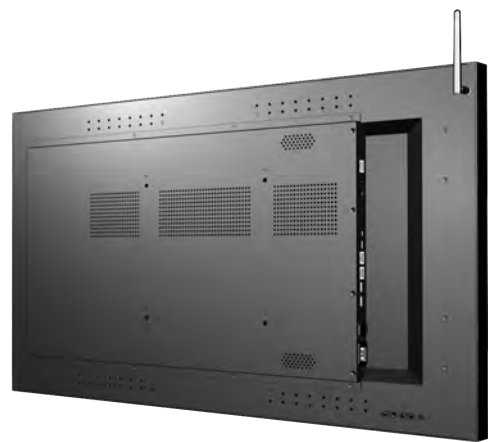

WCA Series

WCA3202

32" Touch All-in-One System PPC with Android

PCAP

Fanless

True Flat

VESA

Low Power

- Slim Metal Housing & Light weight design
- 16:9 Full HD 1920 x 1080 resolution TFT LCD Panel
- True Flat with 10 point capacitive multi-touch type
- Rich I/O ports provide excellent peripheral connectivity
- Passive Cooling (fanless)

Vending Machine

Fitness Club

Restaurant Ordering

Gaming Lottery

Interactive Kiosk

WCA3202

Display

Display Type	32" TFT LCD
Resolution	1920 x 1080 pixel
Brightness	400 nits
Contrast Ratio	1200:1
Viewing Angle	Horizontal 178° / Vertical 178°
Touch screen type	Projected Capacitive (10 Points)
Video format	MKV, TS, FLV, AVI, VOB, MPG, DAT, ASF, RM, MOV, 3GP, MP4, WMV
Audio format	MP2, WMA, WAV, AAC, OGG, ASF
Picture format	JPG, BMP, GIF

Physical

Housing	Metal
System indicators	1 x Power LED
Physical Button	1 x Power button, 5 x Function Key
Speaker	2 x 3W
Power consumption	1KHz audio playback etc. about 48W max., OFF 0W
Input power spec.	AC 100-240Vac, 3A max. 50-60Hz, DC 12V ± 5%
Dimensions	769mm x 470.5mm x 45.7mm
Weight	10.35 kg
Mounting	VESA 100x100
Warranty	2 year