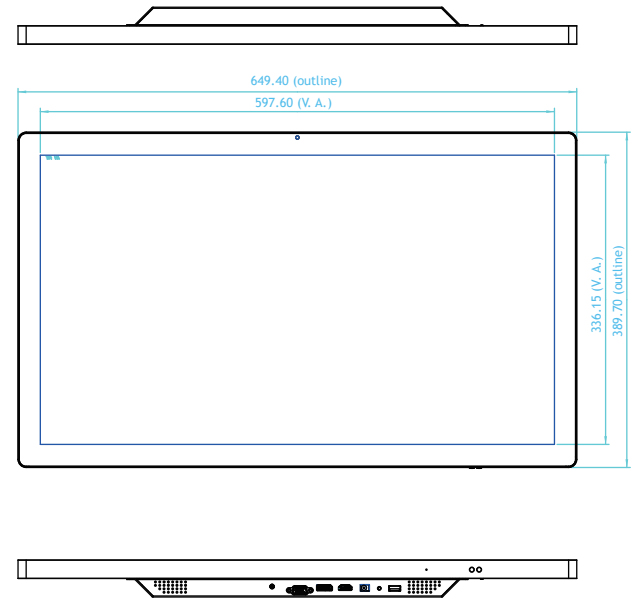

### Display

Display Type	27" TFT IPS LCD
Resolution	1920 x 1080 pixel
Brightness	300 nits
Contrast Ratio	1000 : 1
Viewing Angle	Horizontal 170° / Vertical 160°
Touch screen type	Projected Capacitive (10 Points)

### Main System

Processor	Intel BraswellN3160 Quad Core
Graphics	Intel HD Graphics
Memory	DDR3L 1600 4GB Standard
Internal Storage	64GB M.2 2242 SSD TLC
Storage Socket 2	SD Card Slot (internal)
Audio out	1 x Combo JACK 1 x SPDIF
System I/O	2 x USB 3.0 6 x USB2.0 1 x Micro USB2.0
Ethernet	10/100/1000 Mbps connector
Network	802.11 b/g/n SiP wireless module
Serial Port	2 x RJ45 with 5V/12V (by SW switch)
OS Support	Windows 8, 10 Linux (optional)

### Physical

Housing	Metal
Speaker	2 x 5W
Power Supply	60W (12V/5A)
Operating temperature	0°C ~ 40°C (32°F ~ 104°F)
Storage temperature	-20°C ~ 60°C (-4°F ~ 140°F)
Dimensions	649.4 mm x 389.7 mm x 43 mm
Weight	8.3 kg
Mounting	VESA 100x100
Certification	CE,FCC
Warranty	2 year

### Dimensions & Drawing

Unit : mm

ratio 0.500